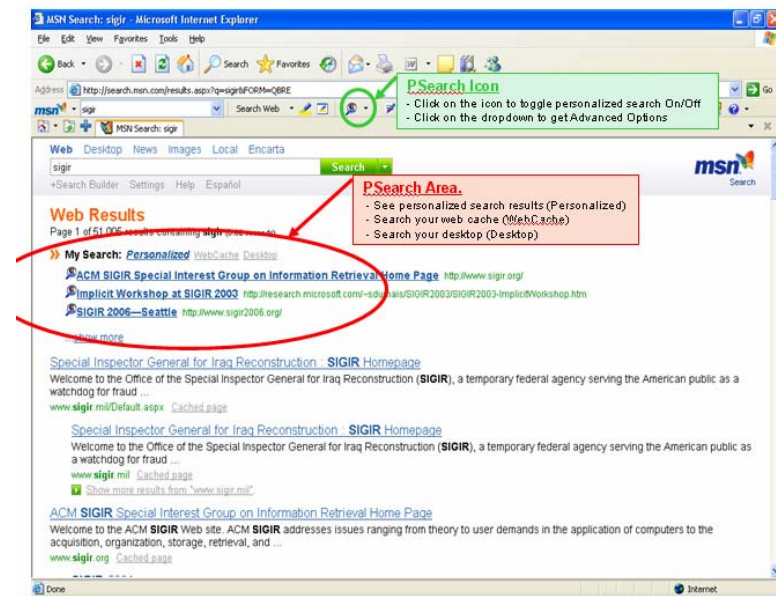

People: Susan Dumais   **Institution:** Microsoft Research
Project : PSearch: An interface for combining personal and general results

What?

Interface to combine personalized search results with general results.

Re-ranking of general web results

Access to your web cache, desktop search index

Results so far:

Alternative interface options

Internal deployment and feedback

Why?

Today's search: one-size-fits-all. Everyone who issues the same query gets the same results.

Personalized search: have it your way. Desktop search index provides rich and evolving user profile.

Graphic:

How?

PSearch-Algorithm: uses content match and previous usage history to re-ranks web search results based on a rich client-side profile.

PSearch-UI: uses bifurcated list to show personal region along with regular search results.